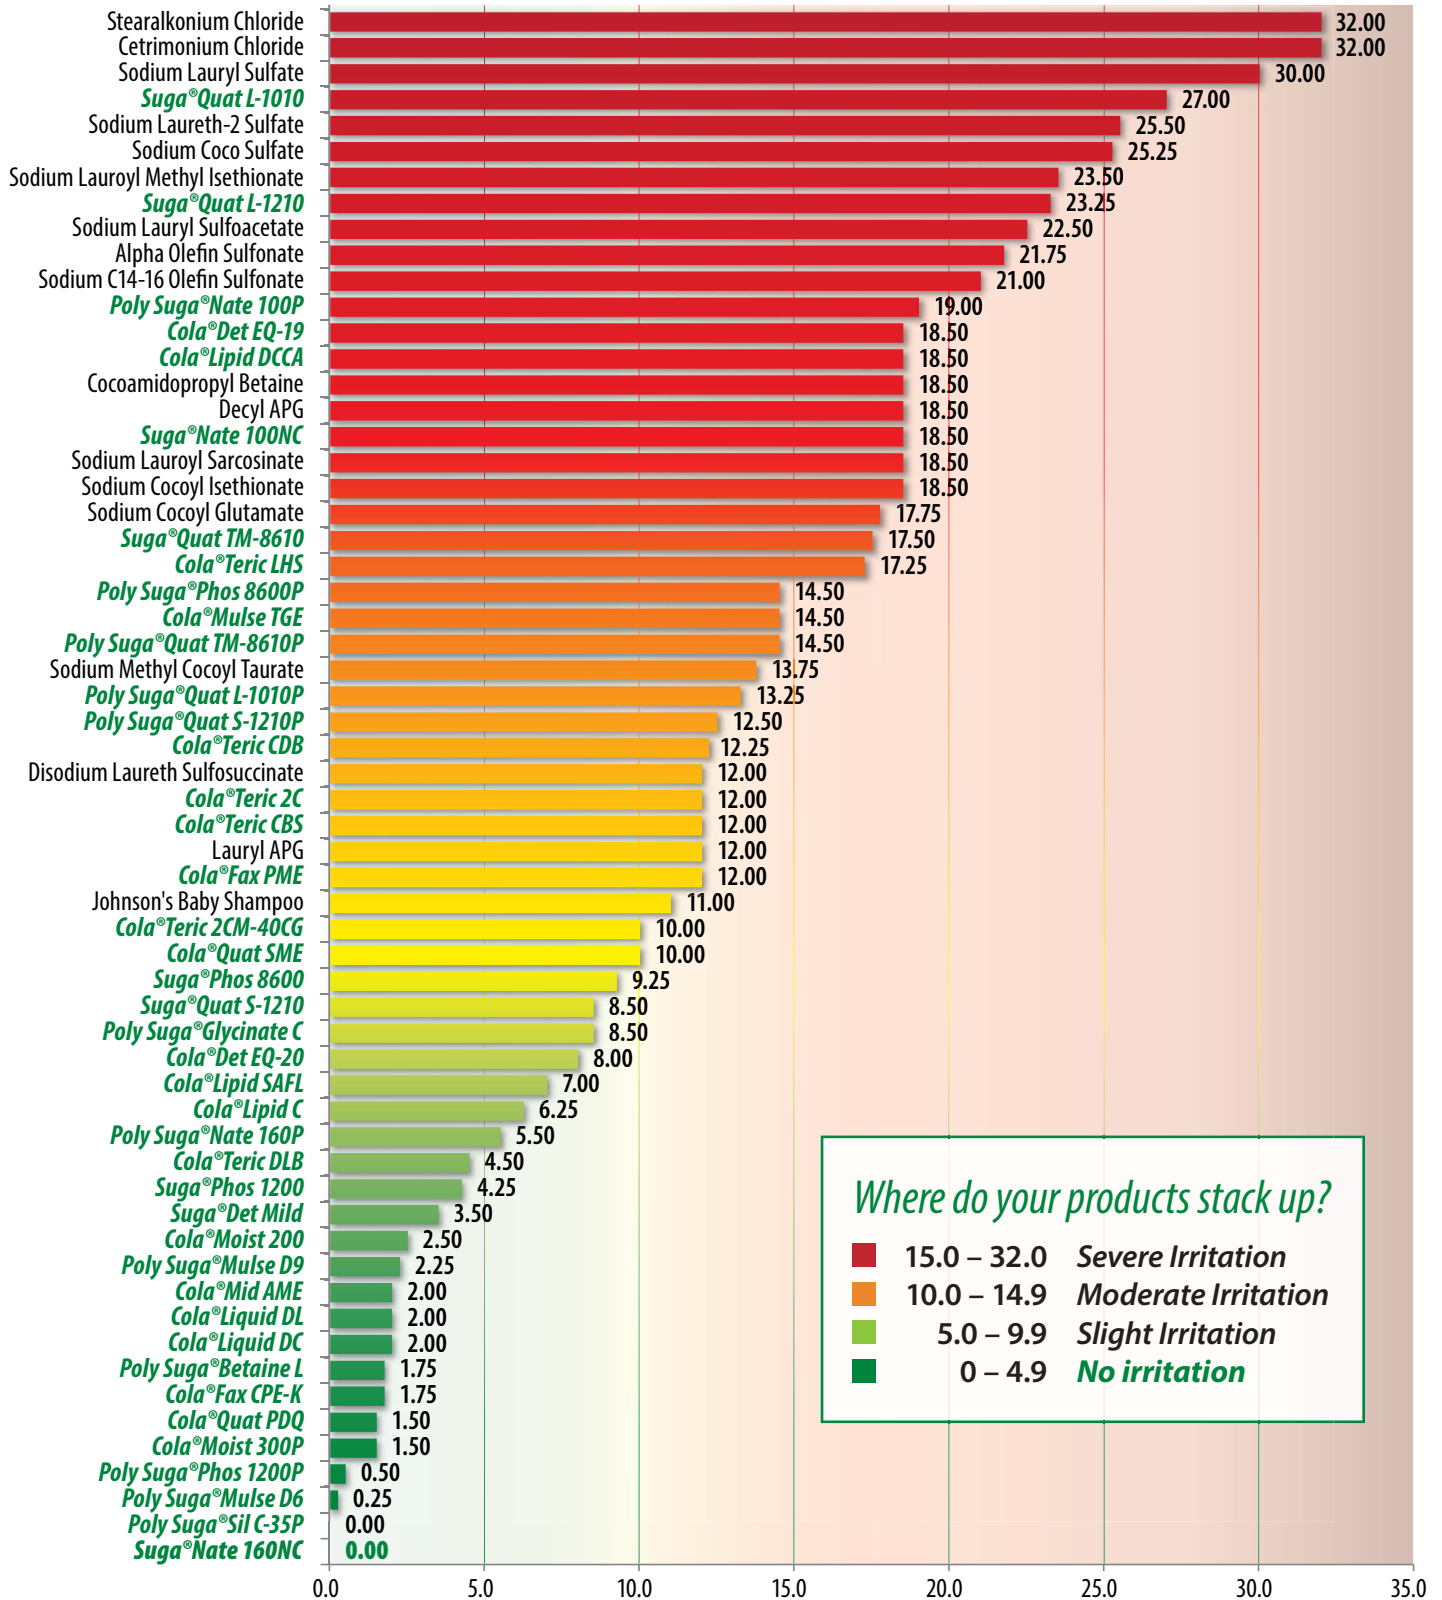

# It's time to open your eyes.

Avoid irritation using the mildest naturally-derived products from Colonial Chemical.

Listed below are results of HET-CAM tests on products that represent a variety of irritants.

# What's in your sulfate-free formulation?

Avoid irritation using the mildest naturally-derived products from **Colonial Chemical**.

Listed below are results of HET-CAM tests on products that are commonly used in sulfate-free formulations.