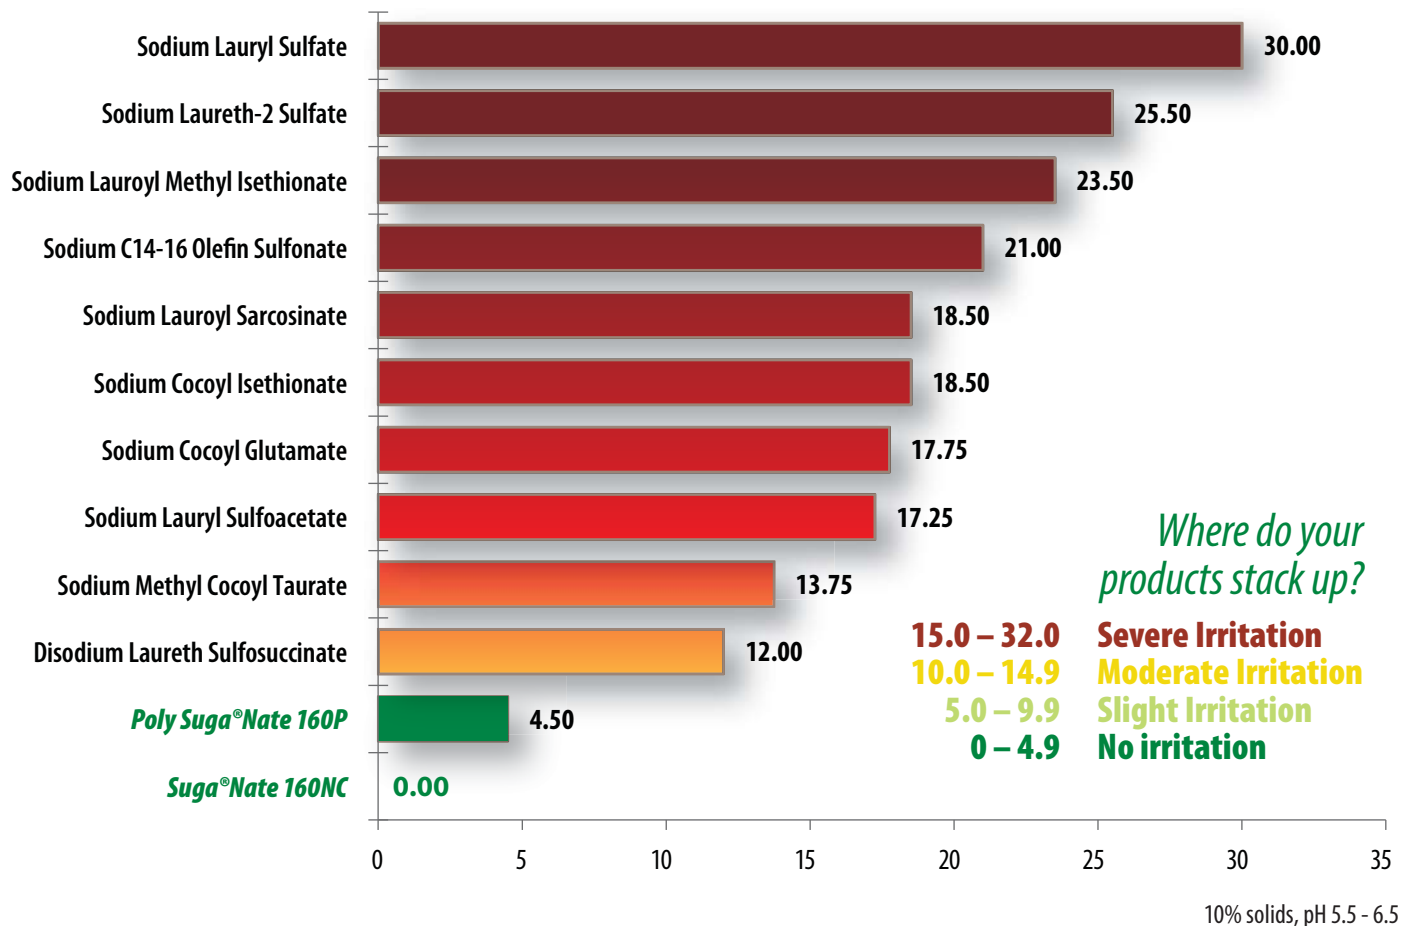

# It's time to open your eyes.

Avoid irritation using the mildest naturally-derived products from Colonial Chemical.

Listed below are results of HET-CAM tests on products that represent a variety of irritants.

# What's in your sulfate-free formulation?

Avoid irritation using the mildest naturally-derived products from **Colonial Chemical**.

Listed below are results of HET-CAM tests on products that are commonly used in sulfate-free formulations.